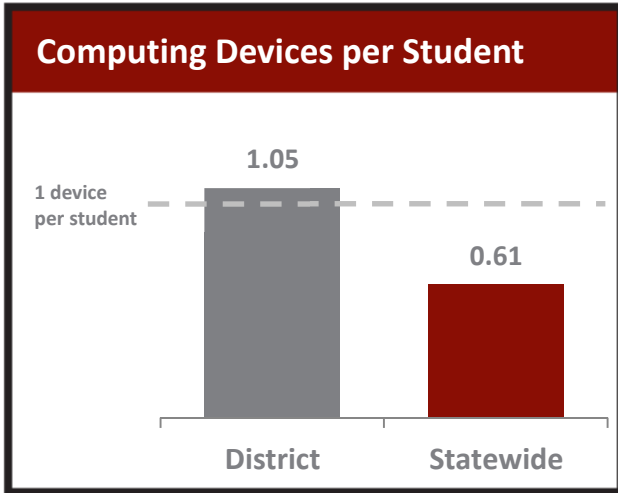

South Sanpete School District