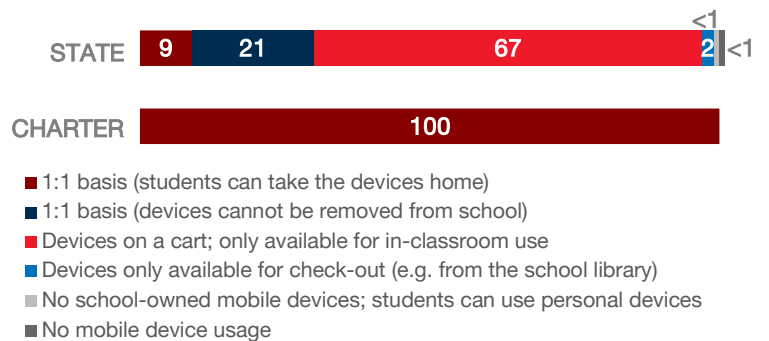

MOBILE DEPLOYMENT

WIRELESS DEVICE POLICIES AT SCHOOLS (%)