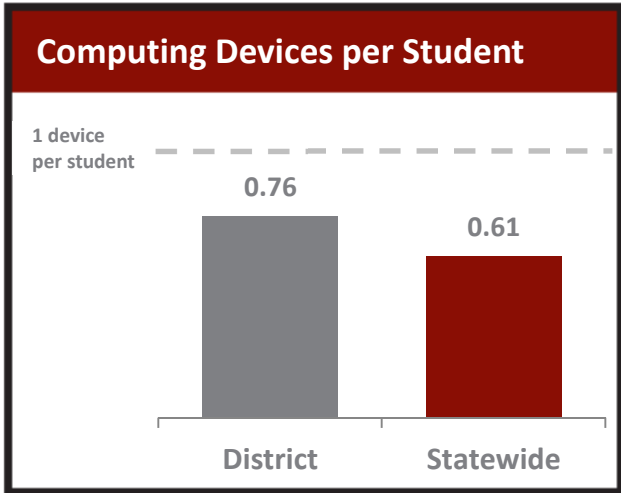

Washington County School District

Computing Devices Used in Schools

	Total for Student Use	Total for Teacher or Administrator Use
Desktops Using Windows OS	5,099	1,758
Laptops Using Windows OS	2,033	523
Mac Desktops	311	58
Mac Laptops	51	92
Google Chromebooks	9,941	114
Windows Tablets	5	10
Android Tablets	506	42
iOS Tablets	2,902	852

0.54 Wi-Fi Access Points
 Per Classroom Compared to
0.58 Statewide

District Facts

Population	144,844
Student Body Size	28,076
Number of Schools	49
Urban/Rural	Urban
Median Household Income	\$49,279.00
Poverty Rate	15.3%
Free/Reduced Lunch Eligible	44.2%