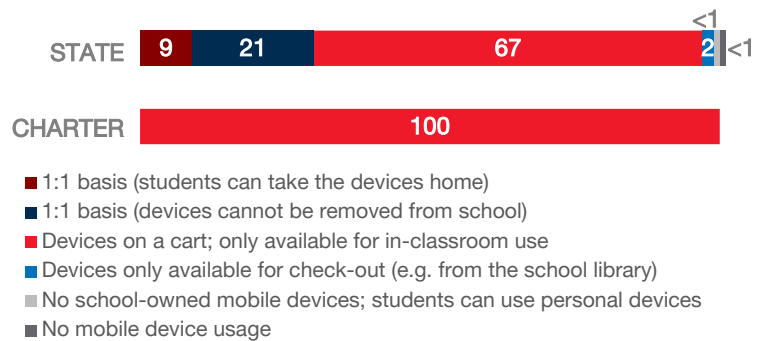

MOBILE DEPLOYMENT

WIRELESS DEVICE POLICIES AT SCHOOLS (%)