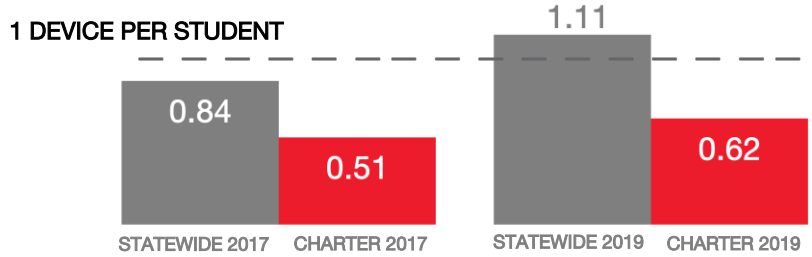

SCHOOLS EXPERIENCING DECLINES IN WI-FI SERVICE SPEEDS DURING SCHOOLTIME (%)

HOW SCHOOL WI-FI NETWORKS WERE DESIGNED

NETWORK GEAR IN SCHOOLS

AGE OF WIRELESS GEAR (%)

AGE OF WIRED GEAR (%)

COMPUTING DEVICES PER STUDENT