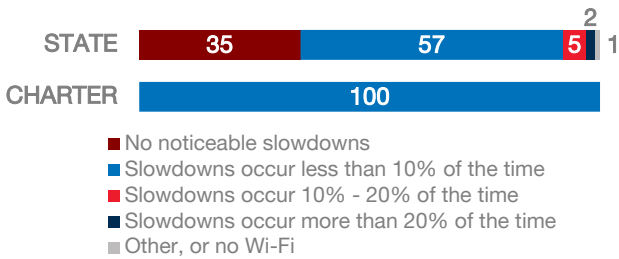

SCHOOLS EXPERIENCING DECLINES IN WI-FI SERVICE SPEEDS DURING SCHOOLTIME (%)