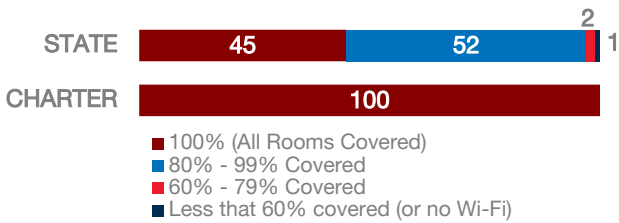

Canyon Rim Academy

CHARTER FACTS

Area Population	N/A
Enrollment	513
Number of Schools	1
Urban or Rural	Urban
Median Household Income	N/A
Poverty Rate	N/A

WI-FI NETWORKS

WI-FI COVERAGE REPORTED BY SCHOOLS (%)

SCHOOLS EXPERIENCING DECLINES IN WI-FI SERVICE SPEEDS DURING SCHOOLTIME (%)

HOW SCHOOL WI-FI NETWORKS WERE DESIGNED

NETWORK GEAR IN SCHOOLS

AGE OF WIRELESS GEAR (%)

AGE OF WIRED GEAR (%)

COMPUTING DEVICES PER STUDENT