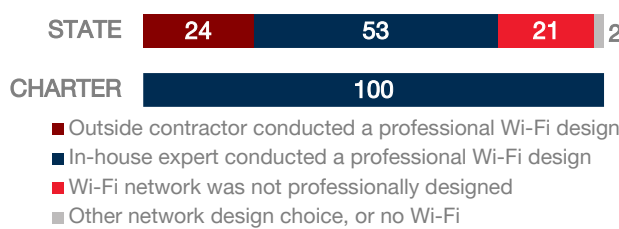

Canyon Rim Academy

CHARTER FACTS

Area Population	N/A
Enrollment	513
Number of Schools	1
Urban or Rural	Urban
Median Household Income	N/A
Poverty Rate	N/A

WI-FI NETWORKS

WI-FI COVERAGE REPORTED BY SCHOOLS (%)

SCHOOLS EXPERIENCING DECLINES IN WI-FI SERVICE SPEEDS DURING SCHOOLTIME (%)

HOW SCHOOL WI-FI NETWORKS WERE DESIGNED

NETWORK GEAR IN SCHOOLS

AGE OF WIRELESS GEAR (%)

AGE OF WIRED GEAR (%)

COMPUTING DEVICES PER STUDENT