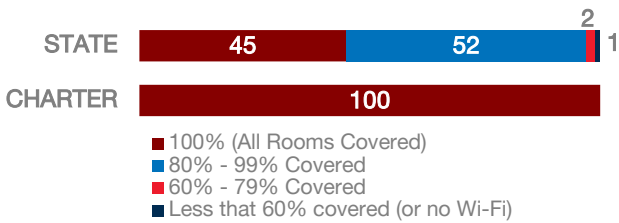

Utah Career Path High School

CHARTER FACTS

Area Population	N/A
Enrollment	171
Number of Schools	1
Urban or Rural	Rural
Median Household Income	N/A
Poverty Rate	N/A

WI-FI NETWORKS

WI-FI COVERAGE REPORTED BY SCHOOLS (%)